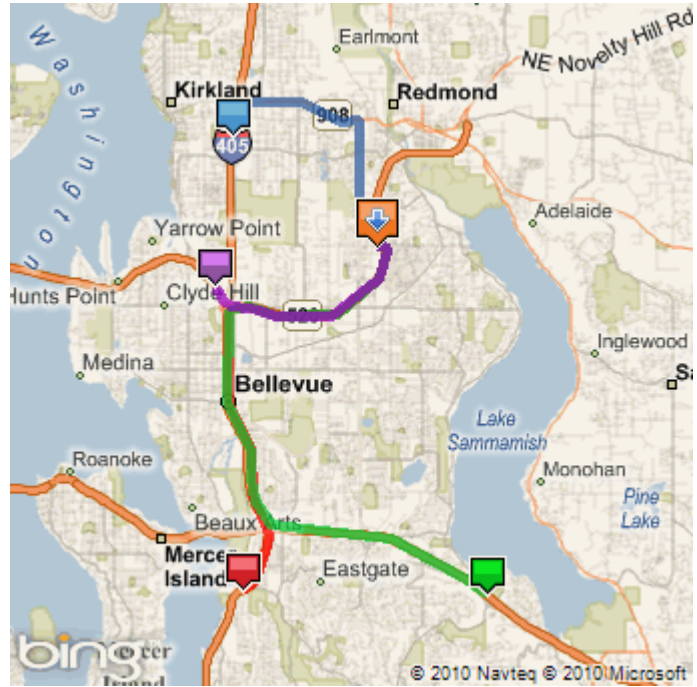

The Commons/The Mixer
15255 NE 40th St, Redmond, WA 98052

 The north (on I-405 S)

The south (on I-405 N)

The east (on I-90 W /
Mountains To Sound
Greenway-I-90)

The west (on SR-520 E)

Go to Bing Maps

From the north (on I-405 S)

1. At exit **18**, take ramp **right** for **SR-908 East** toward **Redmond** 0.4 mi
2. Bear **right** onto **SR-908 / NE 85th St** 1.9 mi
3. Turn **right** onto **148th Ave NE** 1.4 mi
4. Turn **left** onto **NE 51st St** 0.2 mi
5. Take ramp **right** and follow signs for **NE 40th St** 0.6 mi
6. Turn **right** onto **NE 40th St** 0.1 mi
7. Arrive at **15255 NE 40th St, Redmond, WA 98052** 0.0 mi

From the south (on I-405 N)

1. At exit **14**, take ramp **right** for **SR-520 East** toward **Redmond** 3.2 mi
2. Take ramp **right** and follow signs for **NE 40th St** 0.4 mi
3. Turn **left** onto **NE 40th St** 0.1 mi
4. Arrive at **15255 NE 40th St, Redmond, WA 98052** 0.0 mi

From the east (on I-90 W / Mountains To Sound Greenway-I-90)

1. At exit **10**, take ramp **right** for **I-405 North** toward **Bellevue / Everett** 3.7 mi
2. At exit **14**, take ramp **right** for **SR-520 East** toward **Redmond** 3.2 mi
3. Take ramp **right** and follow signs for **NE 40th St** 0.4 mi
4. Turn **left** onto **NE 40th St** 0.1 mi
5. Arrive at **15255 NE 40th St, Redmond, WA 98052** 0.0 mi